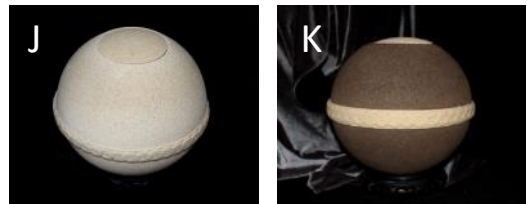

ECO-FRIENDLY URNS

Embrace Earthurns Blue & White (A)	$250
Embrace Earthurns White (B)	$250
Embrace Earthurns Autumn Leaves (C)	$250
Embrace Earthurns Autumn Leaves Med (D)	$250
Tribute Bamboo Classic Bali (E)	$350
Traditional Bamboo Natural (F)	$550
Traditional Bamboo Caramelized (G)	$550

URNS

Modern (H)	$1000
Vertical Pine (I)	$380
Spherical: Earth (J)	$300
Spherical: Sand (K)	$300
Woven Bamboo (L)	$175
Simplicity Earthurn Wood Grain (M)	$150
Chest Earthurn Antique Brown (N)	$195