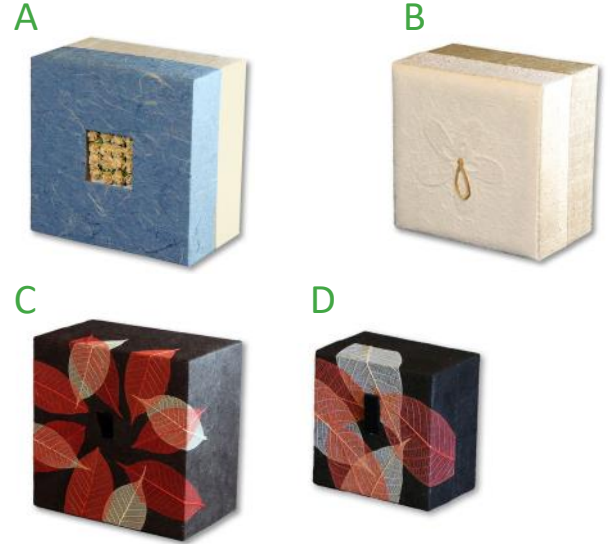

Interment Memorials

GRANITE MARKERS

Black 16" x 10"	\$550
Sierra White 16" x 10"	\$550
Sierra White 24" x 12"	\$750

Green Burial Products

NATURAL CASKETS

Willow 6'5" (A)	\$2000
White Willow 6'5" (B)	\$2000
Six Point Bamboo - Assembled 6'5" (C)	\$1500
Four Point Bamboo - Assembled 6'5" (D)	\$1500
Blue Pine Coffin (E)	\$1550

BIODEGRADABLE SHROUDS

Shroud & Tray (F)	\$800
-------------------	-------

Final Footprint Items*

NATURAL CASKETS

72" Seagrass (G)	\$1500
72" Banana natural (H)	\$1500

*Limited quantities available

ECO-FRIENDLY URNS

Embrace Earthurns Blue & White (A)	\$250
Embrace Earthurns White (B)	\$250
Embrace Earthurns Autumn Leaves (C)	\$250
Embrace Earthurns Autumn Leaves Med (D)	\$250
Tribute Bamboo Classic Bali (E)	\$350
Traditional Bamboo Natural (F)	\$550
Traditional Bamboo Caramelized (G)	\$550